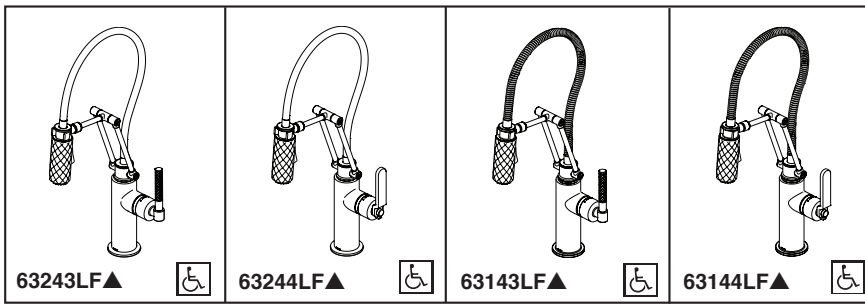

Submitted Model No.: _____

Specific Features: _____