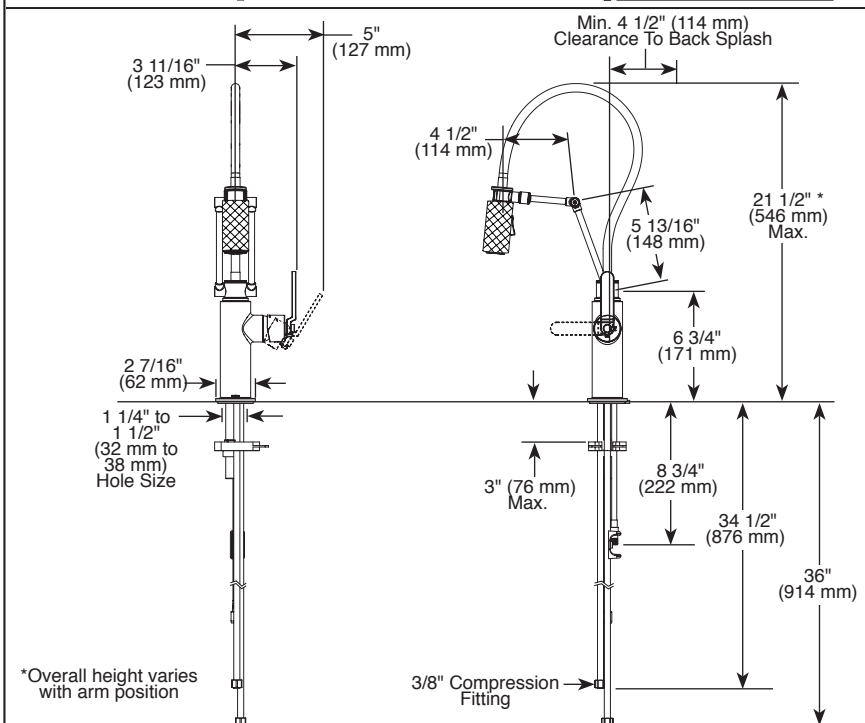

▲ Designate proper finish suffix

Brizo Kitchen & Bath Company reserves the right (1) to make changes in specifications and materials, and (2) to change or discontinue models, both without notice or obligation. Dimensions are for reference only. See current full-line price book or www.brizo.com for finish options and product availability.