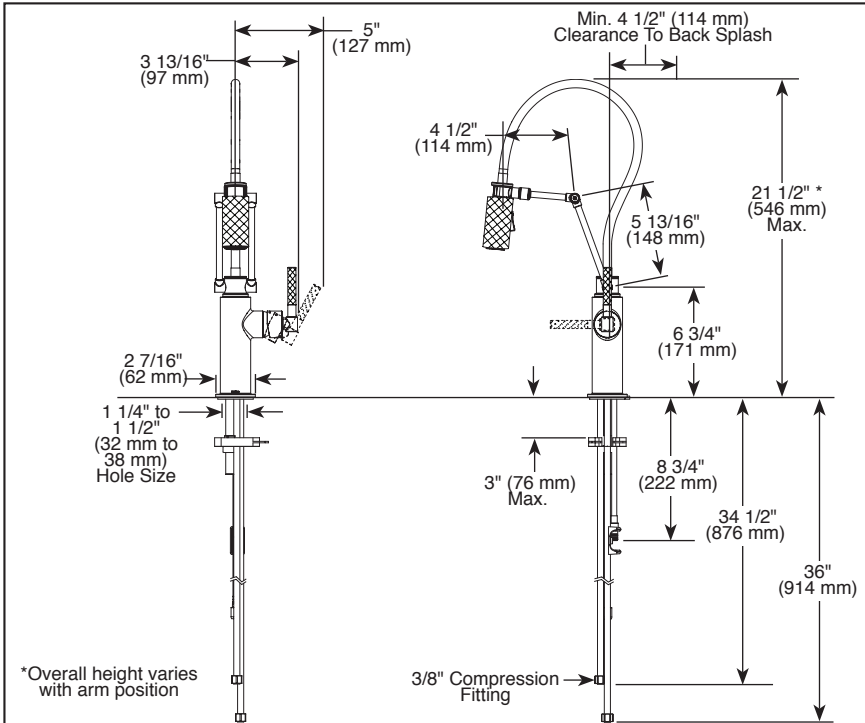

▲ Designate proper finish suffix

Brizo Kitchen & Bath Company reserves the right (1) to make changes in specifications and materials, and (2) to change or discontinue models, both without notice or obligation. Dimensions are for reference only. See current full-line price book or www.brizo.com for finish options and product availability.