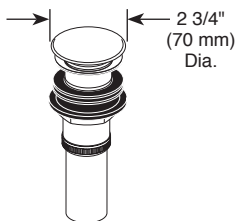

BRIZO®

BATHROOM FAUCETS

- Odin® Bath Collection
- Single Handle Deck Mount

STANDARD SPECIFICATIONS:

- Max flow rate 1.5 gpm @ 60 psi, 5.7 L/min @ 414 kPa
- Max flow rate (ECO models only) 1.2 gpm @ 60 psi, 4.5 L/min @ 414 kPa
- Single hole mount
- Solid brass fabricated body
- Control mechanism - 25 mm ceramic disc cartridge with metal stem
- Spout features hidden water efficient laminar flow aerator
- 1/2-14 NPSM threaded inlets
- Drain sold separately

Submitted Model No.: _____

Specific Features: _____

RP72411▲ Grid Strainer Drain less overflow holes

RP72413▲ Push Button Drain less overflow holes

RP81627▲ Push Button Drain less overflow holes

RP72412▲ Grid Strainer Drain with overflow holes

RP72414▲ Push Button Drain with overflow holes

RP81628▲ Push Button Drain with overflow holes

▲ Designate Proper Finish Suffix

Brizo Kitchen & Bath Company reserves the right (1) to make changes in specifications and materials, and (2) to change or discontinue models, both without notice or obligation. Dimensions are for reference only. See current full-line price book or www.brizo.com for finish options and product availability.