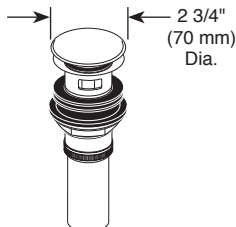

BRIZO®

BATHROOM FAUCETS

- Odin® Bath Collection
- Single Handle Deck Mount

STANDARD SPECIFICATIONS:

- Max flow rate 1.5 gpm @ 60 psi, 5.7 L/min @ 414 kPa
- Max flow rate (ECO models only) 1.2 gpm @ 60 psi, 4.5 L/min @ 414 kPa
- Single hole mount
- Solid brass fabricated body
- Control mechanism - 25 mm ceramic disc cartridge with metal stem
- Spout features hidden water efficient laminar flow aerator
- 1/2-14 NPSM threaded inlets
- Drain sold separately

Submitted Model No.: _____

Specific Features: _____

RP72411▲ Grid Strainer Drain less overflow holes

RP72413▲ Push Button Drain less overflow holes

RP81627▲ Push Button Drain less overflow holes

RP72412▲ Grid Strainer Drain with overflow holes

RP72414▲ Push Button Drain with overflow holes

RP81628▲ Push Button Drain with overflow holes

▲ Designate Proper Finish Suffix

Brizo Kitchen & Bath Company reserves the right (1) to make changes in specifications and materials, and (2) to change or discontinue models, both without notice or obligation. Dimensions are for reference only. See current full-line price book or www.brizo.com for finish options and product availability.