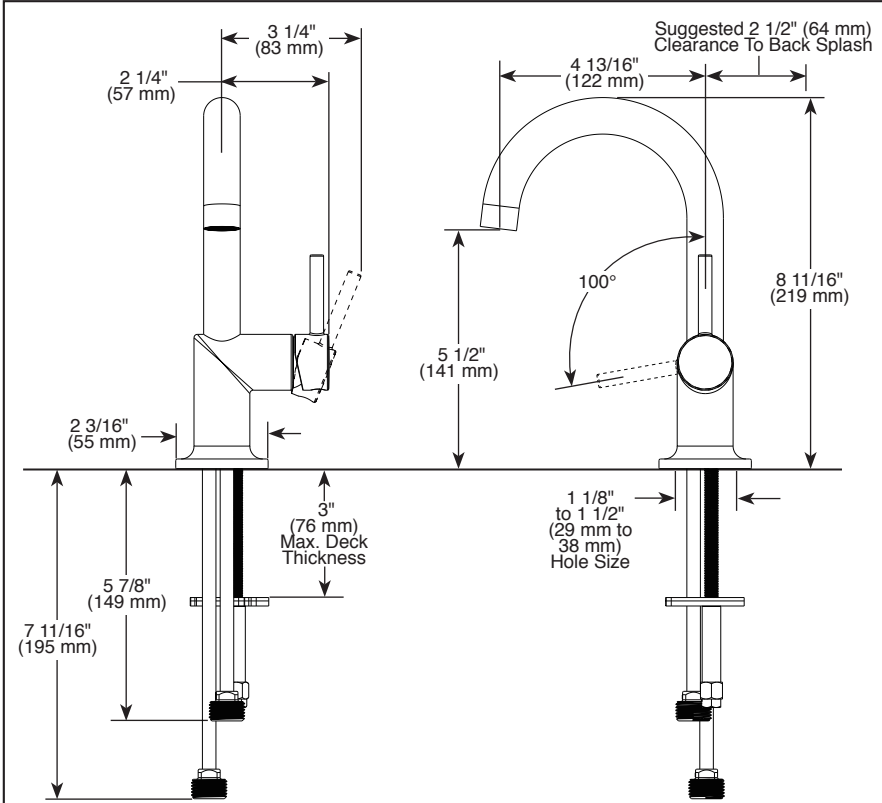

BRIZO®

BATHROOM FAUCETS

- Odin® Bath Collection
- Single Handle Deck Mount

STANDARD SPECIFICATIONS:

- Max flow rate 1.5 gpm @ 60 psi, 5.7 L/min @ 414 kPa
- Max flow rate (ECO models only) 1.2 gpm @ 60 psi, 4.5 L/min @ 414 kPa
- Single hole mount
- Solid brass fabricated body
- Control mechanism - 25 mm ceramic disc cartridge with metal stem
- Spout features hidden water efficient laminar flow aerator
- 1/2-14 NPSM threaded inlets
- Drain sold separately

Submitted Model No.: _____

Specific Features: _____

RP72411▲ Grid Strainer Drain less overflow holes

RP72413▲ Push Button Drain less overflow holes

RP81627▲ Push Button Drain less overflow holes

RP72412▲ Grid Strainer Drain with overflow holes